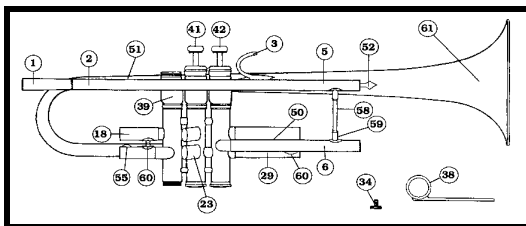

Our technicians offer prompt, courteous service and we answer over-the-phone or email questions.